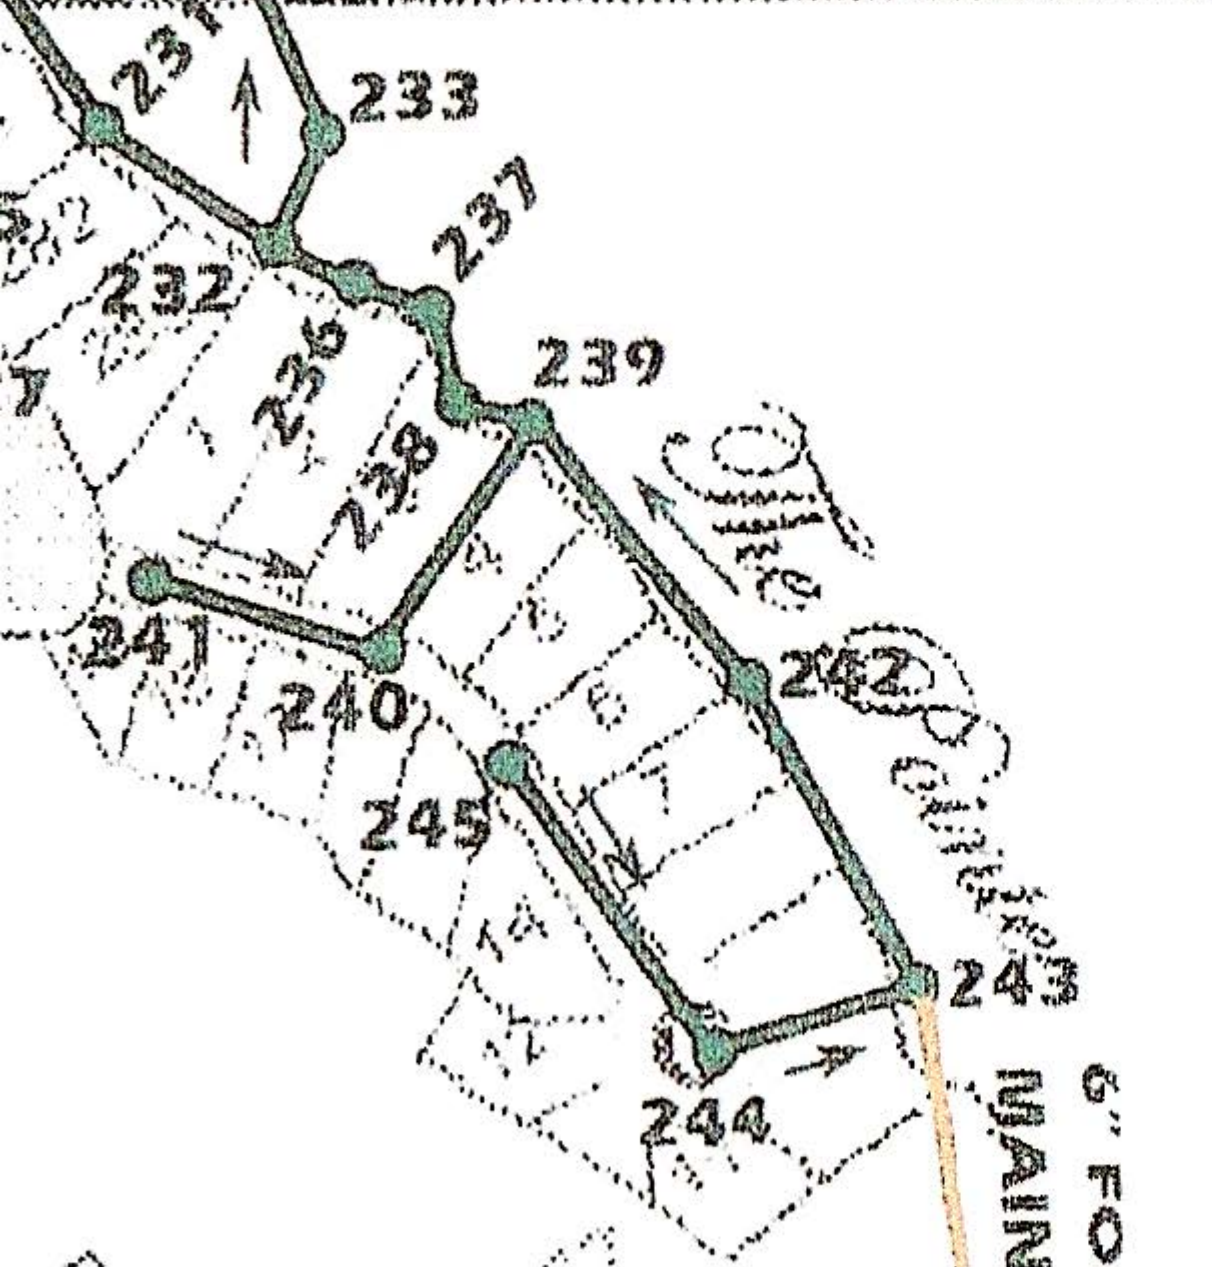

GW 25
Traceway, North
235
Woodwedge Way
234

6' FORCE
MAIN CC