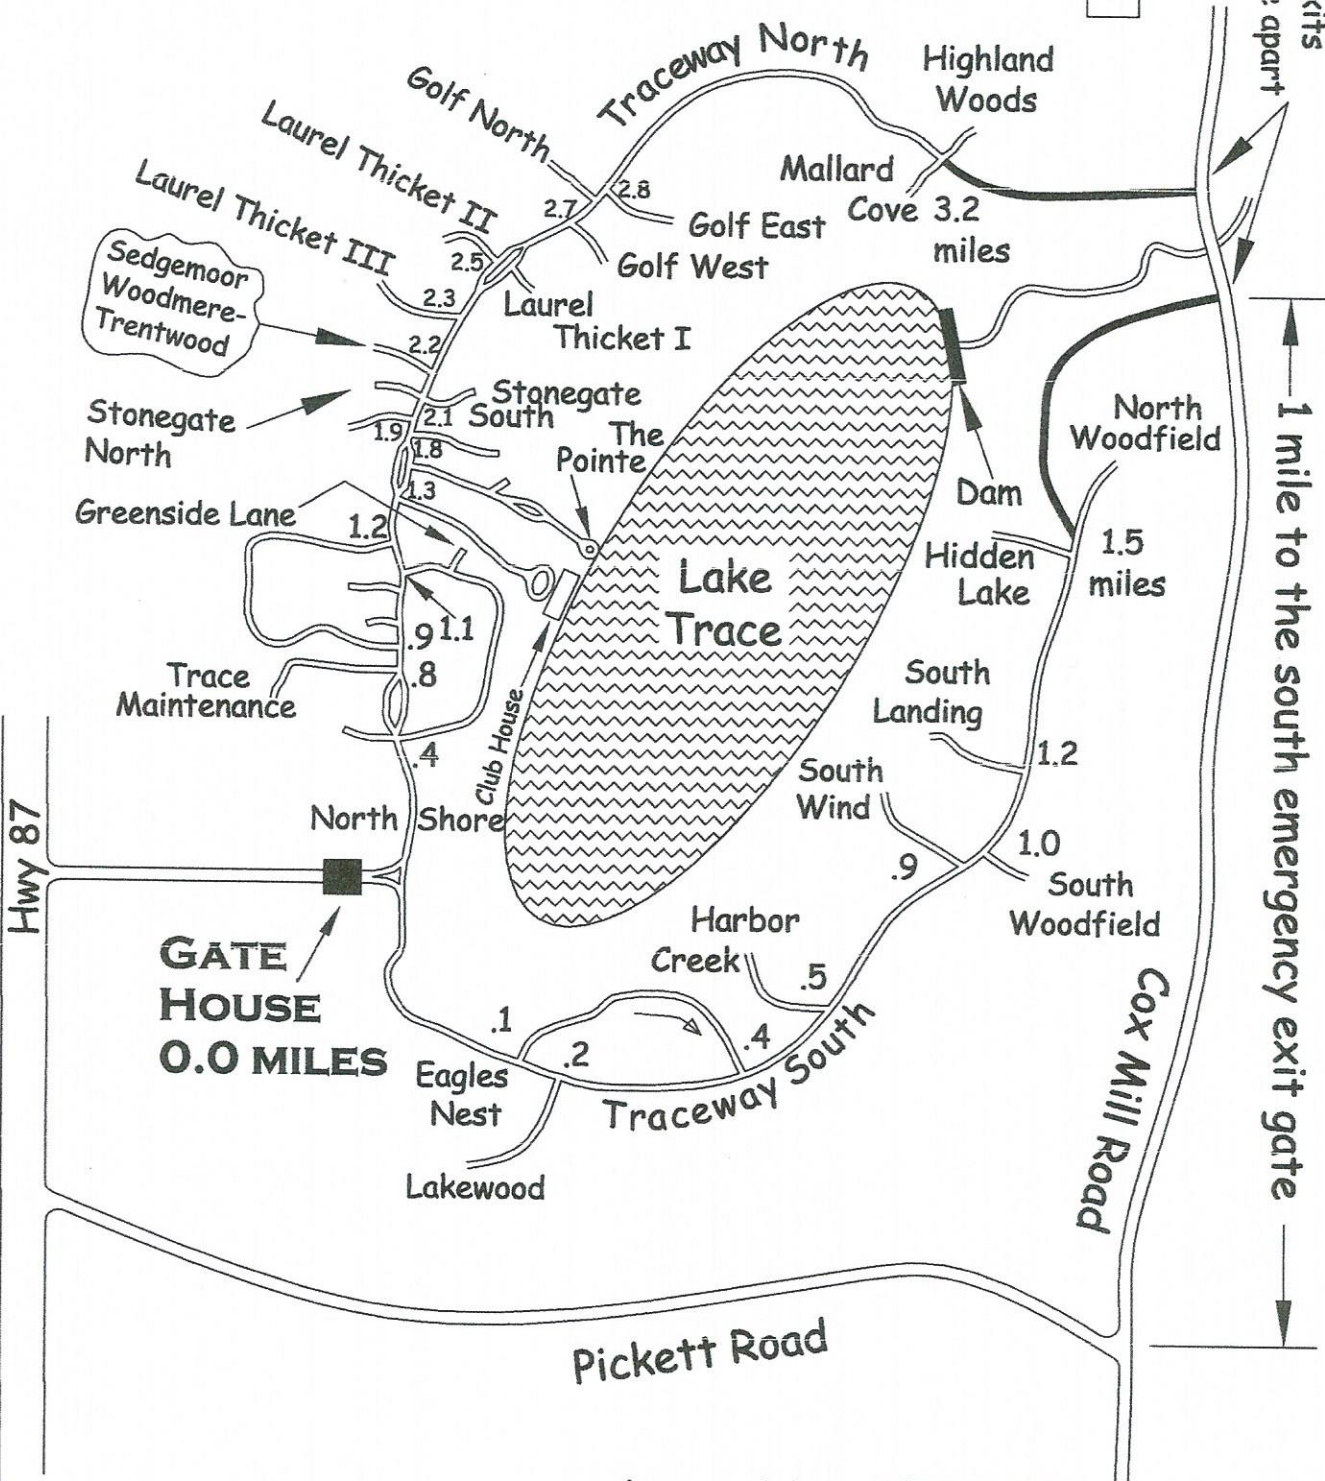

Carolina Trace Neighborhoods and Emergency Exits

Gate House 499-2339

(Shows only POA entrances-not all intersecting roads)

Emergency Exits
are about 1 mile apart

6/14/2011 - 8/18/2011
File-MapLarryLong.dwg