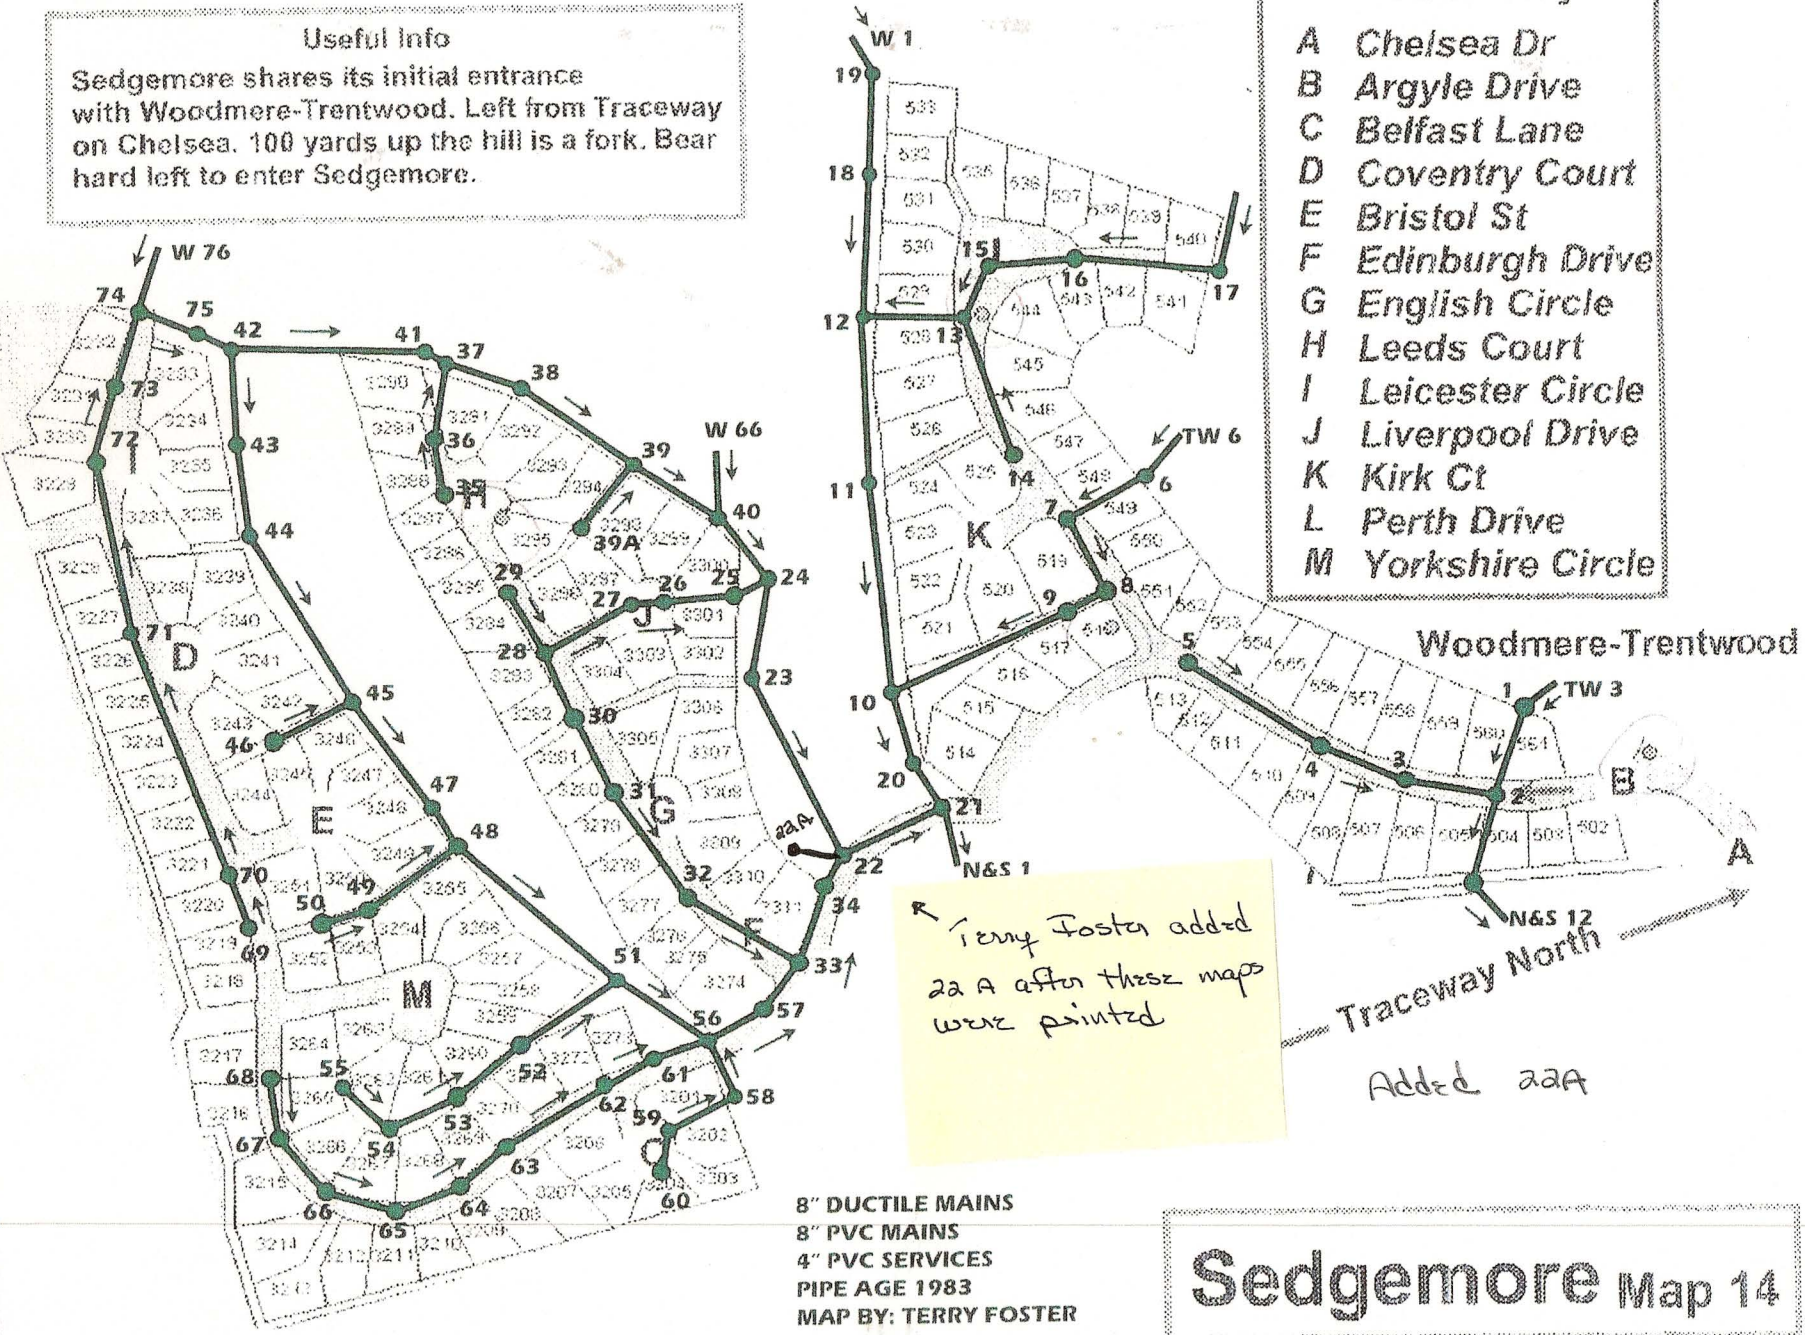

Useful Info

Sedgemore shares its initial entrance with Woodmere-Trentwood. Left from Traceway on Chelsea. 100 yards up the hill is a fork. Bear hard left to enter Sedgemore.

Street Key

- A Chelsea Dr
- B Argyle Drive
- C Belfast Lane
- D Coventry Court
- E Bristol St
- F Edinburgh Drive
- G English Circle
- H Leeds Court
- I Leicester Circle
- J Liverpool Drive
- K Kirk Ct
- L Perth Drive
- M Yorkshire Circle

Terry Foster added
2a A after these maps
were printed

Traceway North
Added 2aA

8" DUCTILE MAINS
8" PVC MAINS
4" PVC SERVICES
PIPE AGE 1983
MAP BY: TERRY FOSTER

Sedgemore Map 14